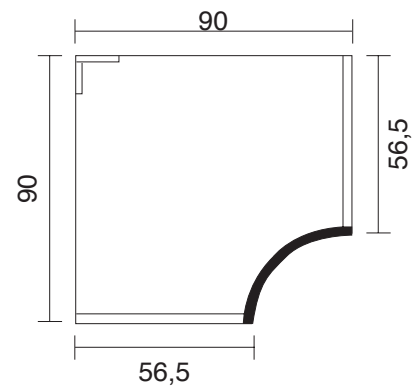

Curvo "A"
 "A" curve
 Élément courbe "A"

H. 72 cm

Curvo "B"
 "B" curve
 Élément courbe "B"

H. 72 cm

Curvo "F"
 "F" curve
 Élément courbe "F"

H. 72 cm

Curvo "A"
 "A" curve
 Élément courbe "A"

H. 132 cm - H. 204 cm

Curvo "B"
 "B" curve
 Élément courbe "B"

H. 132 cm

Curvo "C"
 "C" curve
 Élément courbe "C"

H. 72 cm

Curvo "D" - 2 porte
 "D" curve - 2 doors
 Élément courbe "D" - 2 portes

H. 72 cm

Curvo "D1"
 "D1" curve
 Élément courbe "D1"

H. 72 cm - H. 132 cm

Curvo "E45"
 "E45" curve
 Élément courbe "E45"

H. 72 cm - H. 132 cm

SCHEDA TECNICA- ELEMENTI CURVI
TECHNICAL CARD - CURVED ELEMENTS
FICHE TECHNIQUE - ELÉMENTS COURBES

Curvo "E60"
"E60" curve
Élément courbe "E60"

H. 72 cm - H. 132 cm

Curvo "F"
"F" curve
Élément courbe "F"

H. 132 cm - H. 204 cm

Curvo "G"
"G" curve
Élément courbe "G"

H. 72 cm - H. 132 cm - H. 204 cm