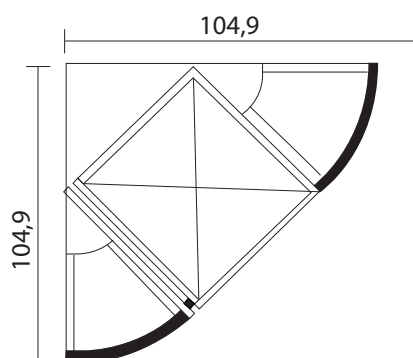

Curvo "A"
 "A" curve
 Élément courbe "A"

H. 72 cm

Curvo "B"
 "B" curve
 Élément courbe "B"

H. 72 cm

Curvo "F"
 "F" curve
 Élément courbe "F"

H. 72 cm

Curvo "A"
 "A" curve
 Élément courbe "A"

H. 132 cm - H. 204 cm

Curvo "B"
 "B" curve
 Élément courbe "B"

H. 132 cm

Curvo "C"
 "C" curve
 Élément courbe "C"

H. 72 cm

Curvo "D" - 2 porte
 "D" curve - 2 doors
 Élément courbe "D" - 2 portes

H. 72 cm

Curvo "D1"
 "D1" curve
 Élément courbe "D1"

H. 72 cm - H. 132 cm

Curvo "E45"
 "E45" curve
 Élément courbe "E45"

H. 72 cm - H. 132 cm

SCHEDA TECNICA- ELEMENTI CURVI
TECHNICAL CARD - CURVED ELEMENTS
FICHE TECHNIQUE - ELÉMENTS COURBES

Curvo "E60"
"E60" curve
Élément courbe "E60"

H. 72 cm - H. 132 cm

Curvo "F"
"F" curve
Élément courbe "F"

H. 132 cm - H. 204 cm

Curvo "G"
"G" curve
Élément courbe "G"

H. 72 cm - H. 132 cm - H. 204 cm