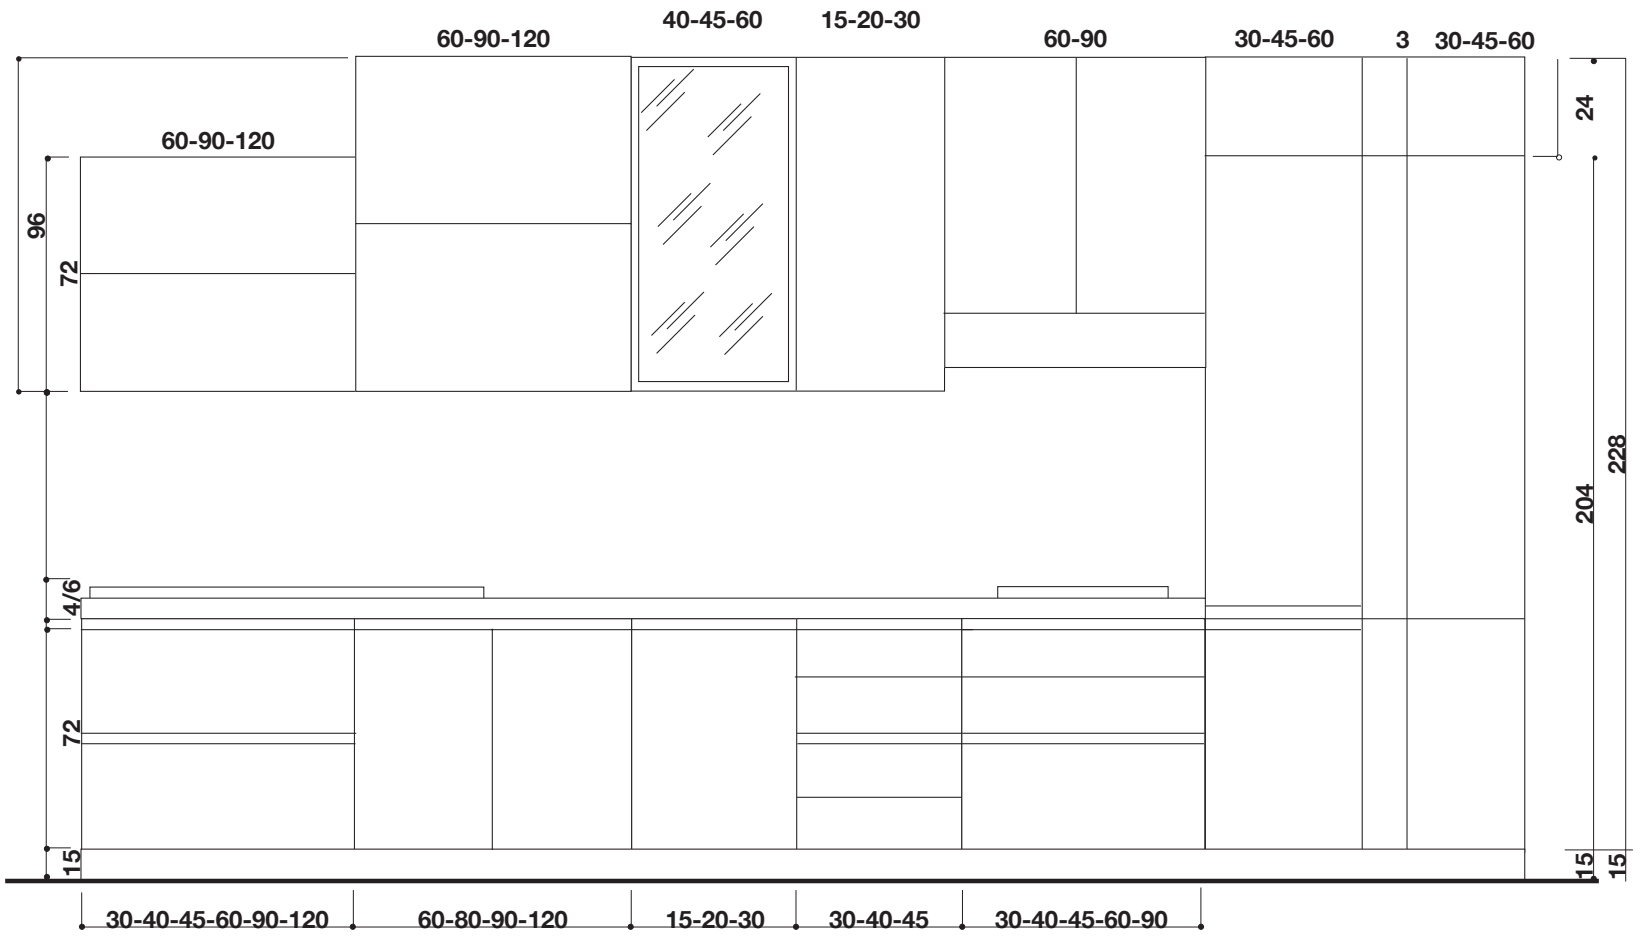

SCHEDA TECNICA

QUEEN

DIMENSIONI GENERALI
GENERAL DIMENSIONS
DIMENSIONS GÉNÉRALES

VISTA FRONTALE
 FRONT VIEW
 VUE DE FACE

VISTA PIANTA
 PLAN
 VUE EN PLAN

SCHEDA TECNICA- ELEMENTI CURVI
 TECHNICAL CARD - CURVED ELEMENTS

Curvo "A"
 "A" curve
 Élément courbe "A"

H. 72 cm

Curvo "B"
 "B" curve
 Élément courbe "B"

H. 72 cm

Curvo "F"
 "F" curve
 Élément courbe "F"

H. 72 cm

Curvo "A"
 "A" curve
 Élément courbe "A"

H. 132 cm - H. 204 cm

Curvo "B"
 "B" curve
 Élément courbe "B"

H. 132 cm

Curvo "C"
 "C" curve
 Élément courbe "C"

H. 72 cm

Curvo "D" - 2 porte
 "D" curve - 2 doors
 Élément courbe "D" - 2 portes

H. 72 cm

Curvo "D1"
 "D1" curve
 Élément courbe "D1"

H. 72 cm - H. 132 cm

Curvo "E45"
 "E45" curve
 Élément courbe "E45"

H. 72 cm - H. 132 cm

SCHEDA TECNICA- ELEMENTI CURVI
TECHNICAL CARD - CURVED ELEMENTS
FICHE TECHNIQUE - ELÉMENTS COURBES

Curvo "E60"
"E60" curve
Élément courbe "E60"