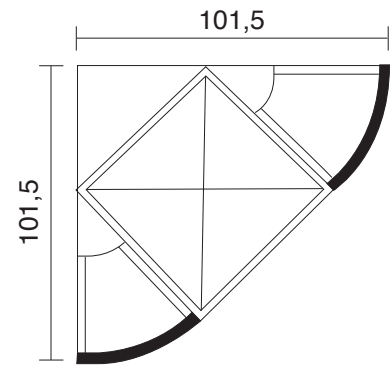

SCHEDA TECNICA

QUEEN

DIMENSIONI GENERALI
GENERAL DIMENSIONS
DIMENSIONS GÉNÉRALES

VISTA FRONTALE
 FRONT VIEW
 VUE DE FACE

VISTA PIANTA
 PLAN
 VUE EN PLAN

SCHEDA TECNICA- ELEMENTI CURVI
 TECHNICAL CARD - CURVED ELEMENTS

Curvo "A"
 "A" curve
 Élément courbe "A"

H. 72 cm

Curvo "B"
 "B" curve
 Élément courbe "B"

H. 72 cm

Curvo "F"
 "F" curve
 Élément courbe "F"

H. 72 cm

Curvo "A"
 "A" curve
 Élément courbe "A"

H. 132 cm - H. 204 cm

Curvo "B"
 "B" curve
 Élément courbe "B"

H. 132 cm

Curvo "C"
 "C" curve
 Élément courbe "C"

H. 72 cm

Curvo "D" - 2 porte
 "D" curve - 2 doors
 Élément courbe "D" - 2 portes

H. 72 cm

Curvo "D1"
 "D1" curve
 Élément courbe "D1"

H. 72 cm - H. 132 cm

Curvo "E45"
 "E45" curve
 Élément courbe "E45"

H. 72 cm - H. 132 cm

SCHEDA TECNICA- ELEMENTI CURVI
TECHNICAL CARD - CURVED ELEMENTS
FICHE TECHNIQUE - ELÉMENTS COURBES

Curvo "E60"
"E60" curve
Élément courbe "E60"