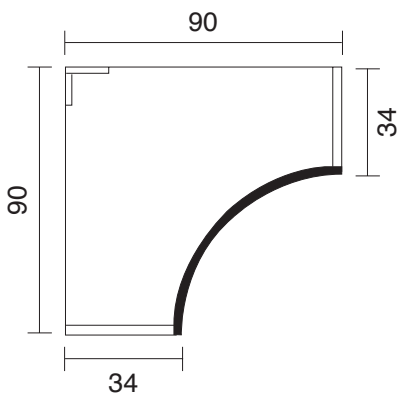

Curvo "A"
 "A" curve
 Élément courbe "A"

H. 72 cm

Curvo "B"
 "B" curve
 Élément courbe "B"

H. 72 cm

Curvo "F"
 "F" curve
 Élément courbe "F"

H. 72 cm

Curvo "A"
 "A" curve
 Élément courbe "A"

H. 132 cm - H. 204 cm

Curvo "B"
 "B" curve
 Élément courbe "B"

H. 132 cm

Curvo "C"
 "C" curve
 Élément courbe "C"

H. 72 cm

Curvo "D" - 2 porte
 "D" curve - 2 doors
 Élément courbe "D" - 2 portes

H. 72 cm

Curvo "D1"
 "D1" curve
 Élément courbe "D1"

H. 72 cm - H. 132 cm

Curvo "E45"
 "E45" curve
 Élément courbe "E45"

H. 72 cm - H. 132 cm

SCHEDA TECNICA- ELEMENTI CURVI
TECHNICAL CARD - CURVED ELEMENTS
FICHE TECHNIQUE - ELÉMENTS COURBES

Curvo "E60"
"E60" curve
Élément courbe "E60"

H. 72 cm - H. 132 cm

Curvo "F"
"F" curve
Élément courbe "F"

H. 132 cm - H. 204 cm

Curvo "G"
"G" curve
Élément courbe "G"

H. 72 cm - H. 132 cm - H. 204 cm