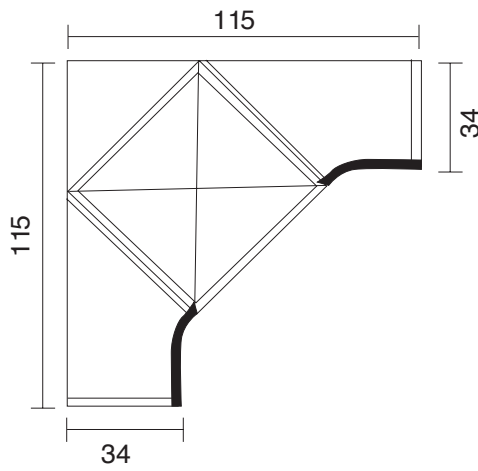

SCHEDA TECNICA

QUEEN

DIMENSIONI GENERALI
GENERAL DIMENSIONS
DIMENSIONS GÉNÉRALES

VISTA FRONTALE
 FRONT VIEW
 VUE DE FACE

VISTA PIANTA
 PLAN
 VUE EN PLAN

SCHEDA TECNICA- ELEMENTI CURVI
 TECHNICAL CARD - CURVED ELEMENTS

Curvo "A"
 "A" curve
 Élément courbe "A"

H. 72 cm

Curvo "B"
 "B" curve
 Élément courbe "B"

H. 72 cm

Curvo "F"
 "F" curve
 Élément courbe "F"

H. 72 cm

Curvo "A"
 "A" curve
 Élément courbe "A"

H. 132 cm - H. 204 cm

Curvo "B"
 "B" curve
 Élément courbe "B"

H. 132 cm

Curvo "C"
 "C" curve
 Élément courbe "C"

H. 72 cm

Curvo "D" - 2 porte
 "D" curve - 2 doors
 Élément courbe "D" - 2 portes

H. 72 cm

Curvo "D1"
 "D1" curve
 Élément courbe "D1"

H. 72 cm - H. 132 cm

Curvo "E45"
 "E45" curve
 Élément courbe "E45"

H. 72 cm - H. 132 cm

SCHEDA TECNICA- ELEMENTI CURVI
TECHNICAL CARD - CURVED ELEMENTS
FICHE TECHNIQUE - ELÉMENTS COURBES

Curvo "E60"
"E60" curve
Élément courbe "E60"