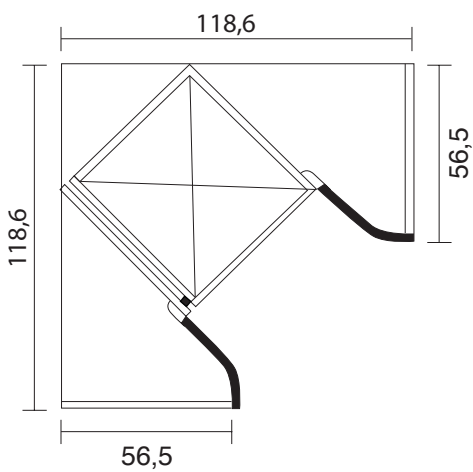

SCHEDA TECNICA

QUEEN

DIMENSIONI GENERALI
GENERAL DIMENSIONS
DIMENSIONS GÉNÉRALES

VISTA FRONTALE
 FRONT VIEW
 VUE DE FACE

VISTA PIANTA
 PLAN
 VUE EN PLAN

SCHEDA TECNICA- ELEMENTI CURVI
 TECHNICAL CARD - CURVED ELEMENTS

Curvo "A"
 "A" curve
 Élément courbe "A"

H. 72 cm

Curvo "B"
 "B" curve
 Élément courbe "B"

H. 72 cm

Curvo "F"
 "F" curve
 Élément courbe "F"

H. 72 cm

Curvo "A"
 "A" curve
 Élément courbe "A"

H. 132 cm - H. 204 cm

Curvo "B"
 "B" curve
 Élément courbe "B"

H. 132 cm

Curvo "C"
 "C" curve
 Élément courbe "C"

H. 72 cm

Curvo "D" - 2 porte
 "D" curve - 2 doors
 Élément courbe "D" - 2 portes

H. 72 cm

Curvo "D1"
 "D1" curve
 Élément courbe "D1"

H. 72 cm - H. 132 cm

Curvo "E45"
 "E45" curve
 Élément courbe "E45"

H. 72 cm - H. 132 cm

SCHEDA TECNICA- ELEMENTI CURVI
TECHNICAL CARD - CURVED ELEMENTS
FICHE TECHNIQUE - ELÉMENTS COURBES

Curvo "E60"
"E60" curve
Élément courbe "E60"