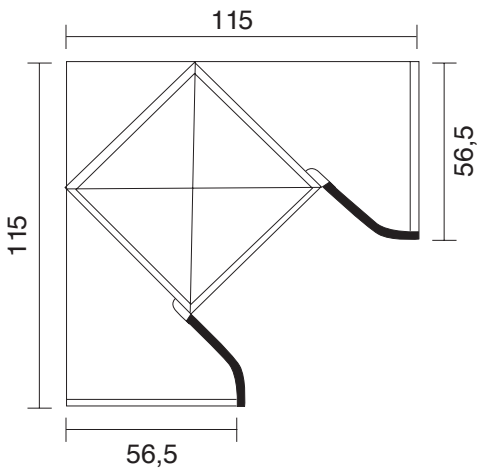

SCHEDA TECNICA

QUEEN

DIMENSIONI GENERALI
GENERAL DIMENSIONS
DIMENSIONS GÉNÉRALES

VISTA FRONTALE
 FRONT VIEW
 VUE DE FACE

VISTA PIANTA
 PLAN
 VUE EN PLAN

SCHEDA TECNICA- ELEMENTI CURVI
 TECHNICAL CARD - CURVED ELEMENTS

Curvo "A"
 "A" curve
 Élément courbe "A"

H. 72 cm

Curvo "B"
 "B" curve
 Élément courbe "B"

H. 72 cm

Curvo "F"
 "F" curve
 Élément courbe "F"

H. 72 cm

Curvo "A"
 "A" curve
 Élément courbe "A"

H. 132 cm - H. 204 cm

Curvo "B"
 "B" curve
 Élément courbe "B"

H. 132 cm

Curvo "C"
 "C" curve
 Élément courbe "C"

H. 72 cm

Curvo "D" - 2 porte
 "D" curve - 2 doors
 Élément courbe "D" - 2 portes

H. 72 cm

Curvo "D1"
 "D1" curve
 Élément courbe "D1"

H. 72 cm - H. 132 cm

Curvo "E45"
 "E45" curve
 Élément courbe "E45"

H. 72 cm - H. 132 cm

SCHEDA TECNICA- ELEMENTI CURVI
TECHNICAL CARD - CURVED ELEMENTS
FICHE TECHNIQUE - ELÉMENTS COURBES

Curvo "E60"
"E60" curve
Élément courbe "E60"