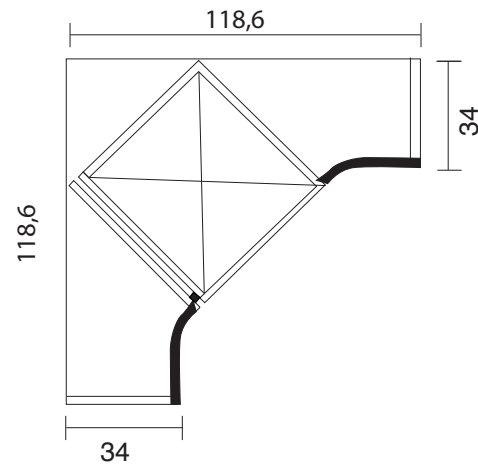

Curvo "A"
 "A" curve
 Élément courbe "A"

H. 72 cm

Curvo "B"
 "B" curve
 Élément courbe "B"

H. 72 cm

Curvo "F"
 "F" curve
 Élément courbe "F"

H. 72 cm

Curvo "A"
 "A" curve
 Élément courbe "A"

H. 132 cm - H. 204 cm

Curvo "B"
 "B" curve
 Élément courbe "B"

H. 132 cm

Curvo "C"
 "C" curve
 Élément courbe "C"

H. 72 cm

Curvo "D" - 2 porte
 "D" curve - 2 doors
 Élément courbe "D" - 2 portes

H. 72 cm

Curvo "D1"
 "D1" curve
 Élément courbe "D1"

H. 72 cm - H. 132 cm

Curvo "E45"
 "E45" curve
 Élément courbe "E45"

H. 72 cm - H. 132 cm

SCHEDA TECNICA- ELEMENTI CURVI
TECHNICAL CARD - CURVED ELEMENTS
FICHE TECHNIQUE - ELÉMENTS COURBES

Curvo "E60"
"E60" curve
Élément courbe "E60"

H. 72 cm - H. 132 cm

Curvo "F"
"F" curve
Élément courbe "F"

H. 132 cm - H. 204 cm

Curvo "G"
"G" curve
Élément courbe "G"

H. 72 cm - H. 132 cm - H. 204 cm