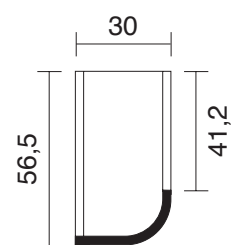

Curvo "A"
 "A" curve
 Élément courbe "A"

H. 72 cm

Curvo "B"
 "B" curve
 Élément courbe "B"

H. 72 cm

Curvo "F"
 "F" curve
 Élément courbe "F"

H. 72 cm

Curvo "A"
 "A" curve
 Élément courbe "A"

H. 132 cm - H. 204 cm

Curvo "B"
 "B" curve
 Élément courbe "B"

H. 132 cm

Curvo "C"
 "C" curve
 Élément courbe "C"

H. 72 cm

Curvo "D" - 2 porte
 "D" curve - 2 doors
 Élément courbe "D" - 2 portes

H. 72 cm

Curvo "D1"
 "D1" curve
 Élément courbe "D1"

H. 72 cm - H. 132 cm

Curvo "E45"
 "E45" curve
 Élément courbe "E45"

H. 72 cm - H. 132 cm

SCHEDA TECNICA- ELEMENTI CURVI
TECHNICAL CARD - CURVED ELEMENTS
FICHE TECHNIQUE - ELÉMENTS COURBES

Curvo "E60"
"E60" curve
Élément courbe "E60"

H. 72 cm - H. 132 cm

Curvo "F"
"F" curve
Élément courbe "F"

H. 132 cm - H. 204 cm

Curvo "G"
"G" curve
Élément courbe "G"

H. 72 cm - H. 132 cm - H. 204 cm